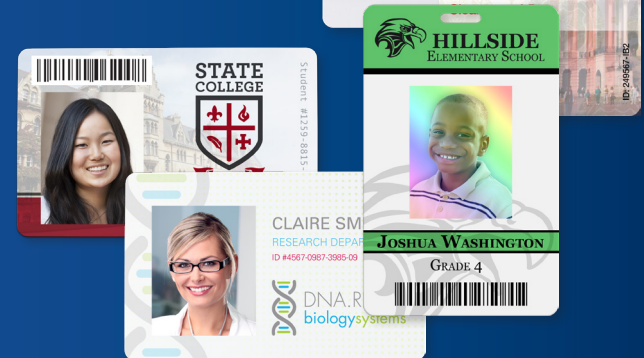

We offer professionally printed badges with lightning fast turnaround times! **Our cost-effective and convenient options are perfect for companies of all sizes.**

- Choose either fully pre-printed ID cards or partially pre-printed ID cards:
  - Fully pre-printed ID cards are a great option if you choose not to have an in-house ID card system as all data and images are printed prior to delivery.
  - With partially pre-printed ID cards, your cards will come pre-printed with your data and high-res images, then you customize with additional data on-site. This allows you to efficiently issue cards with an in-house printer while still maintaining a high-quality look.
- We can assist you with compiling your database and help you create a card design that fits your branding.
- We can produce badges to meet all your needs:
  - Single- or double-sided printing
  - Barcode
  - Magnetic Stripe
  - Proximity
  - RFID and more!
- We offer additional card services such as slot punching and custom packaging, so that the badges are ready to distribute once received at your facility.

We have over **25 years of experience** and have been contracted by some of the largest corporate and healthcare names to **help badge or re-badge their workforce population** for over two decades.

- Photo ID Badges for:
  - Government
  - Business
  - Education
  - Healthcare
- Event & Oversized Credentials
- Loyalty / Savings Cards
- Gift Cards and more...