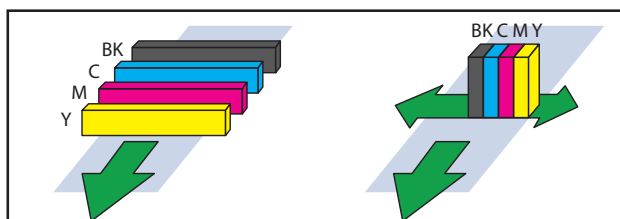

Single-pass printing (SCC-4000D)

Serial printing