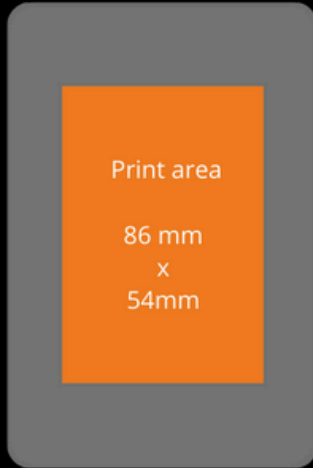

universal[®]
SMARTCARDS

ECP-XL EVENT CARD PRINTER

Oversized
Cards

Pre-printed cards 88 x 124mm or 88 x 140mm can be personalised within a maximum area of 54 x 86mm.

Event
Card Printer

Professionals choice for ticketing and accreditation purposes, where oversized cards are required.

Preprinted XXL-cards sized 88 x 124 mm or 88 x 140 mm can be personalised within a maximum printable area of 54,0 x 86,0 mm and with three selectable printing positions on the card. In addition, by turning the card manually even a double print can be applied. Furthermore, inline encoding of a contactless chip is possible.

2 Years
Warranty

Large Capacity
Upto 100 cards

Windows & Mac iOS
Compatible

Wide Ribbon
Options

Easy to
Use

ECP-XL EVENT CARD PRINTER

Central position with
124mm/4.88" card length

Card size
124 mm x 88 mm

Central position with
140mm/5.51" card length

Card size
140 mm x 88 mm

Bottom position with
124mm/4.88" or 140mm/5.51"
card length

Card size
124/140 mm x 88 mm

EXP-XL EVENT CARD PRINTER	TECHNICAL DATA
Printing Process	Thermal Sublimation / Thermal Transfer
Resolution	300 dpi
Driver Compatibility	Windows 2000, Vista, XP, Windows 7 (32/64 bit), Windows 8, 10 & 11, Mac OS
Colour Ribbons	5-Segment Ribbon (YMCKO) for printing of 400 single sides
Monochrome Ribbons	Single colour monochrome ribbon printers 1000 cards. Available in Black, White, Blue, Red, Green, Silver & Gold
Card Formats	88 x 110mm to 140mm
Card Thickness	From 0,25mm to 1,0mm
Card Capacity	Dispenser for 100 cards (0,76mm thickness) Output tray for 50 cards (0,76mm thickness)
Printer Speed	Full Colour: Up to 180 cards per hour Monochrome: Up to 1.400 cards per hour
Encoding Options	Contactless (RFID & UHF) encoding module
Additional Options	Ethernet Network Interface
Weight	5,2 kg / 11.4 lbs
Dimensions	197,8 mm (width) x 354 mm (length) x 204 mm (height)
Warranty	2 Years