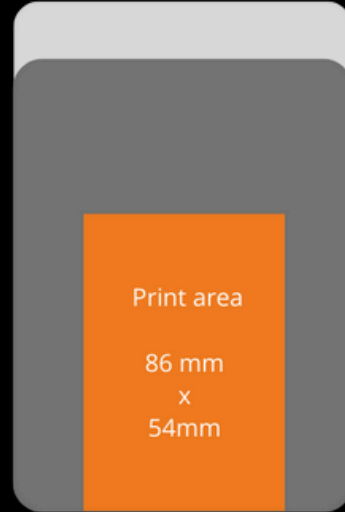

universal[®]
SMARTCARDS

ECP-XL EVENT CARD PRINTER

Oversized
Cards

Pre-printed cards 88 x 124mm or 88 x 140mm can be personalised within a maximum area of 54 x 86mm.

Event
Card Printer

Professionals choice for ticketing and accreditation purposes, where oversized cards are required.

Preprinted XXL-cards sized 88 x 124 mm or 88 x 140 mm can be personalised within a maximum printable area of 54,0 x 86,0 mm and with three selectable printing positions on the card. In addition, by turning the card manually even a double print can be applied. Furthermore, inline encoding of a contactless chip is possible.

2 Years
Warranty

Large Capacity
Upto 100 cards

Windows & Mac iOS
Compatible

Wide Ribbon
Options

Easy to
Use

ECP-XL EVENT CARD PRINTER

Central position with
124mm/4.88" card length

Card size
124 mm x 88 mm

Central position with
140mm/5.51" card length

Card size
140 mm x 88 mm

Bottom position with
124mm/4.88" or 140mm/5.51"
card length

Card size
124/140 mm x 88 mm

EXP-XL EVENT CARD PRINTER	TECHNICAL DATA
Printing Process	Thermal Sublimation / Thermal Transfer
Resolution	300 dpi
Driver Compatibility	Windows 2000, Vista, XP, Windows 7 (32/64 bit), Windows 8, 10 & 11, Mac OS
Colour Ribbons	5-Segment Ribbon (YMCKO) for printing of 400 single sides
Monochrome Ribbons	Single colour monochrome ribbon printers 1000 cards. Available in Black, White, Blue, Red, Green, Silver & Gold
Card Formats	88 x 110mm to 140mm
Card Thickness	From 0,25mm to 1,0mm
Card Capacity	Dispenser for 100 cards (0,76mm thickness) Output tray for 50 cards (0,76mm thickness)
Printer Speed	Full Colour: Up to 180 cards per hour Monochrome: Up to 1.400 cards per hour
Encoding Options	Contactless (RFID & UHF) encoding module
Additional Options	Ethernet Network Interface
Weight	5,2 kg / 11.4 lbs
Dimensions	197,8 mm (width) x 354 mm (length) x 204 mm (height)
Warranty	2 Years