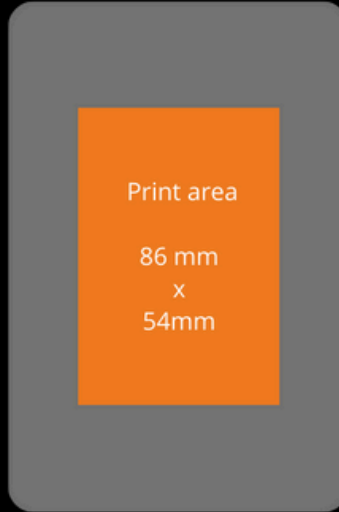

universal[®]
SMARTCARDS

ECP-XL EVENT CARD PRINTER

Oversized
Cards

Pre-printed cards 88 x 124mm or 88 x 140mm can be personalised within a maximum area of 54 x 86mm.

Event
Card Printer

Professionals choice for ticketing and accreditation purposes, where oversized cards are required.

Preprinted XXL-cards sized 88 x 124 mm or 88 x 140 mm can be personalised within a maximum printable area of 54,0 x 86,0 mm and with three selectable printing positions on the card. In addition, by turning the card manually even a double print can be applied. Furthermore, inline encoding of a contactless chip is possible.

2 Years
Warranty

Large Capacity
Upto 100 cards

Windows & Mac iOS
Compatible

Wide Ribbon
Options

Easy to
Use

ECP-XL EVENT CARD PRINTER

Central position with
124mm/4.88" card length

Card size
124 mm x 88 mm

Central position with
140mm/5.51" card length

Card size
140 mm x 88 mm

Bottom position with
124mm/4.88" or 140mm/5.51"
card length

Card size
124/140 mm x 88 mm

EXP-XL EVENT CARD PRINTER	TECHNICAL DATA
Printing Process	Thermal Sublimation / Thermal Transfer
Resolution	300 dpi
Driver Compatibility	Windows 2000, Vista, XP, Windows 7 (32/64 bit), Windows 8, 10 & 11, Mac OS
Colour Ribbons	5-Segment Ribbon (YMCKO) for printing of 400 single sides
Monochrome Ribbons	Single colour monochrome ribbon printers 1000 cards. Available in Black, White, Blue, Red, Green, Silver & Gold
Card Formats	88 x 110mm to 140mm
Card Thickness	From 0,25mm to 1,0mm
Card Capacity	Dispenser for 100 cards (0,76mm thickness) Output tray for 50 cards (0,76mm thickness)
Printer Speed	Full Colour: Up to 180 cards per hour Monochrome: Up to 1.400 cards per hour
Encoding Options	Contactless (RFID & UHF) encoding module
Additional Options	Ethernet Network Interface
Weight	5,2 kg / 11.4 lbs
Dimensions	197,8 mm (width) x 354 mm (length) x 204 mm (height)
Warranty	2 Years