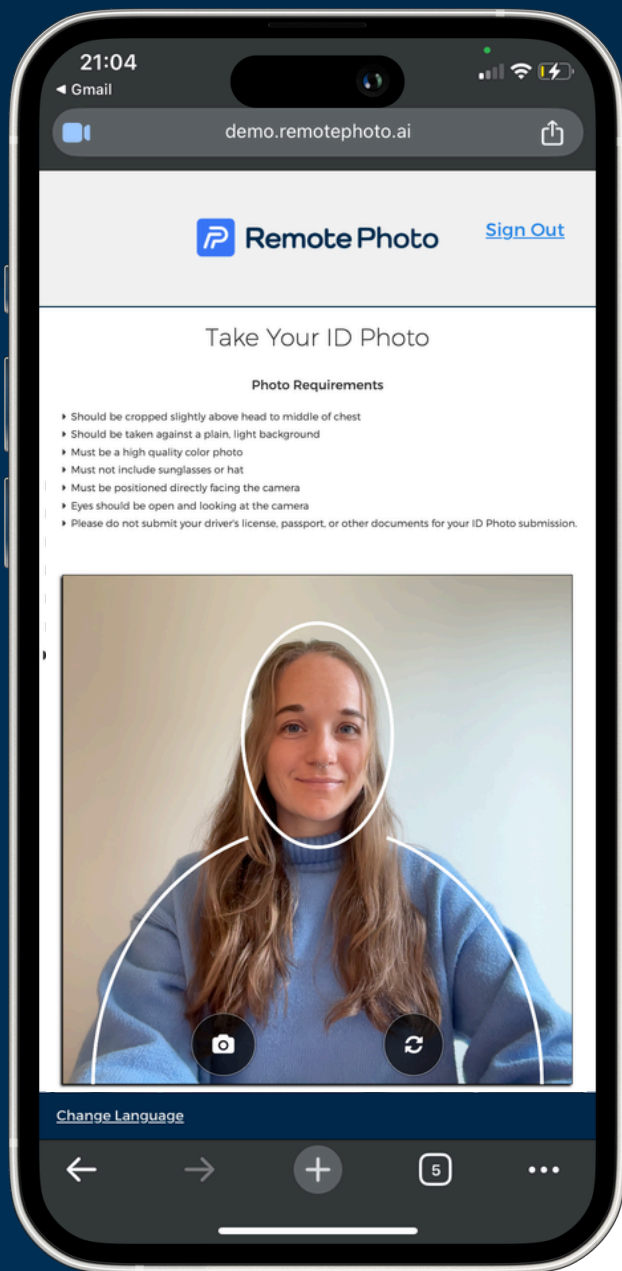

# Remote Photo

By CloudCard

# Eliminate the need for in-person ID photo capture.

*Badge your workforce with ease.*

*Capture ID photos **any time, anywhere, on any device.***

## Take Your ID Photo

### Photo Requirements

- ▶ Should be cropped slightly above head to middle of chest
- ▶ Should be taken against a plain, light background
- ▶ Must be a high quality color photo
- ▶ Must not include sunglasses or hat
- ▶ Must be positioned directly facing the camera
- ▶ Eyes should be open and looking at the camera
- ▶ Please do not submit your driver's license, passport, or other documents for your ID Photo submission.