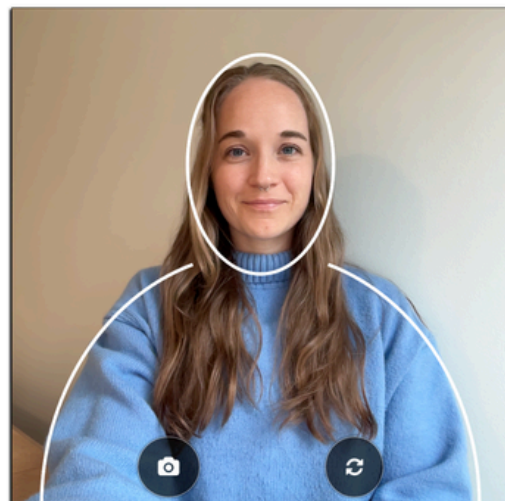

# Eliminate the need for in-person ID photo capture.

*Badge your workforce with ease.*

*Capture ID photos **any time, anywhere, on any device.***

## Take Your ID Photo

### Photo Requirements

- ▶ Should be cropped slightly above head to middle of chest
- ▶ Should be taken against a plain, light background
- ▶ Must be a high quality color photo
- ▶ Must not include sunglasses or hat
- ▶ Must be positioned directly facing the camera
- ▶ Eyes should be open and looking at the camera
- ▶ Please do not submit your driver's license, passport, or other documents for your ID Photo submission.