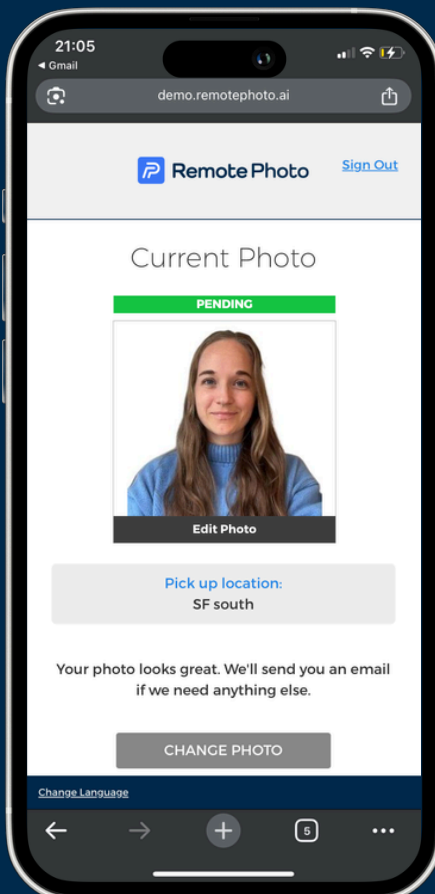

Auto rotate, crop, and background removal in seconds.