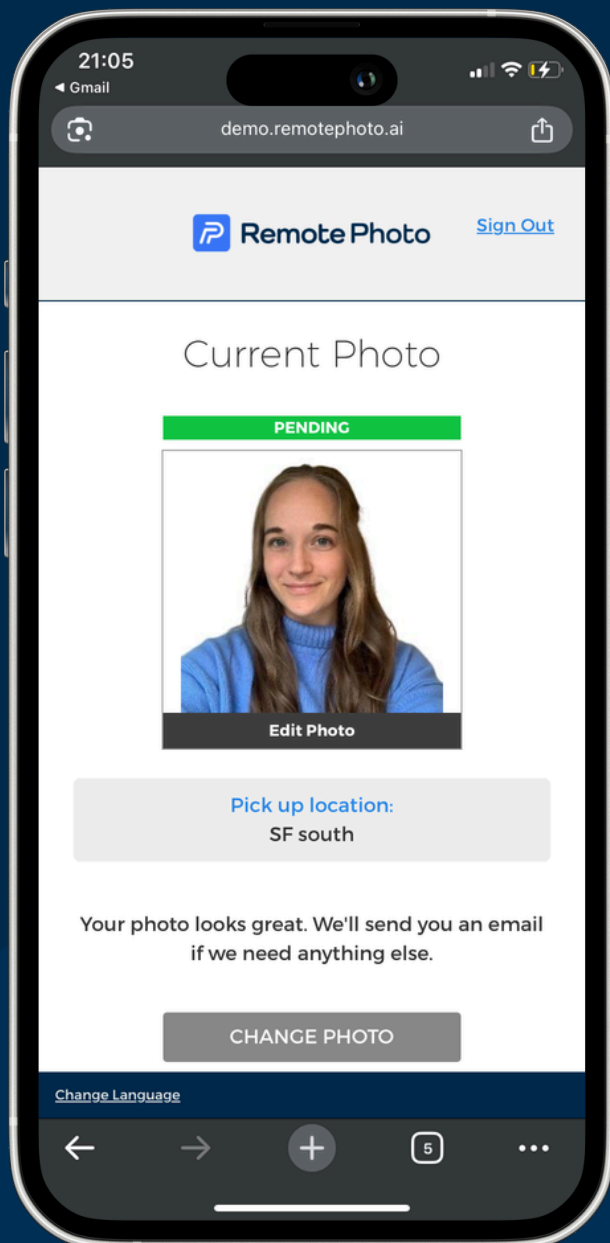

# Eliminate the need for in-person ID photo capture.

*Badge your workforce with ease.*

*Capture ID photos **any time, anywhere, on any device.***

## Take Your ID Photo

### Photo Requirements

- ▶ Should be cropped slightly above head to middle of chest
- ▶ Should be taken against a plain, light background
- ▶ Must be a high quality color photo
- ▶ Must not include sunglasses or hat
- ▶ Must be positioned directly facing the camera
- ▶ Eyes should be open and looking at the camera
- ▶ Please do not submit your driver's license, passport, or other documents for your ID Photo submission.

Gather perfectly compliant, quality ID photos **without** requiring in-person photo appointments. Badgeholders submit ID photos remotely via a **self-service workflow**.

AI-powered **auto approval** and **denial** replaces manual review and ensures photos meet your organization's requirements.