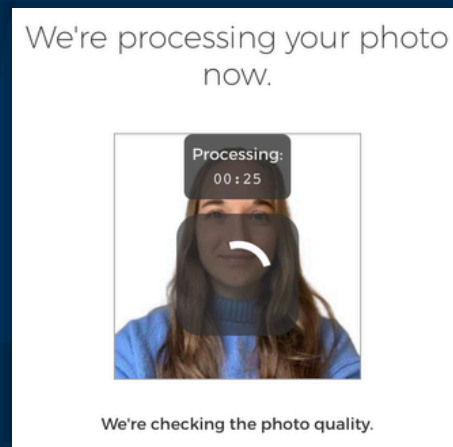

Auto rotate, crop, and background removal in seconds.