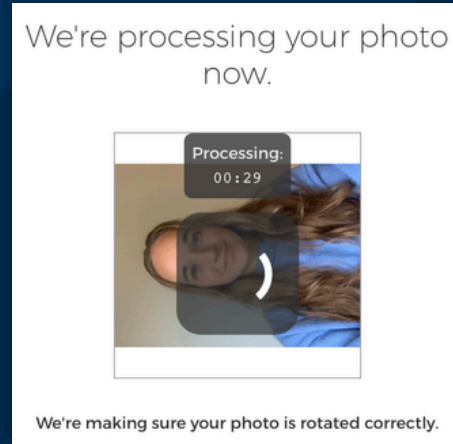

Auto rotate, crop, and background removal in seconds.