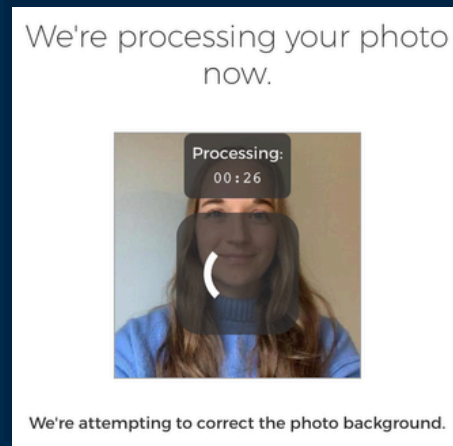

Auto rotate, crop, and background removal in seconds.