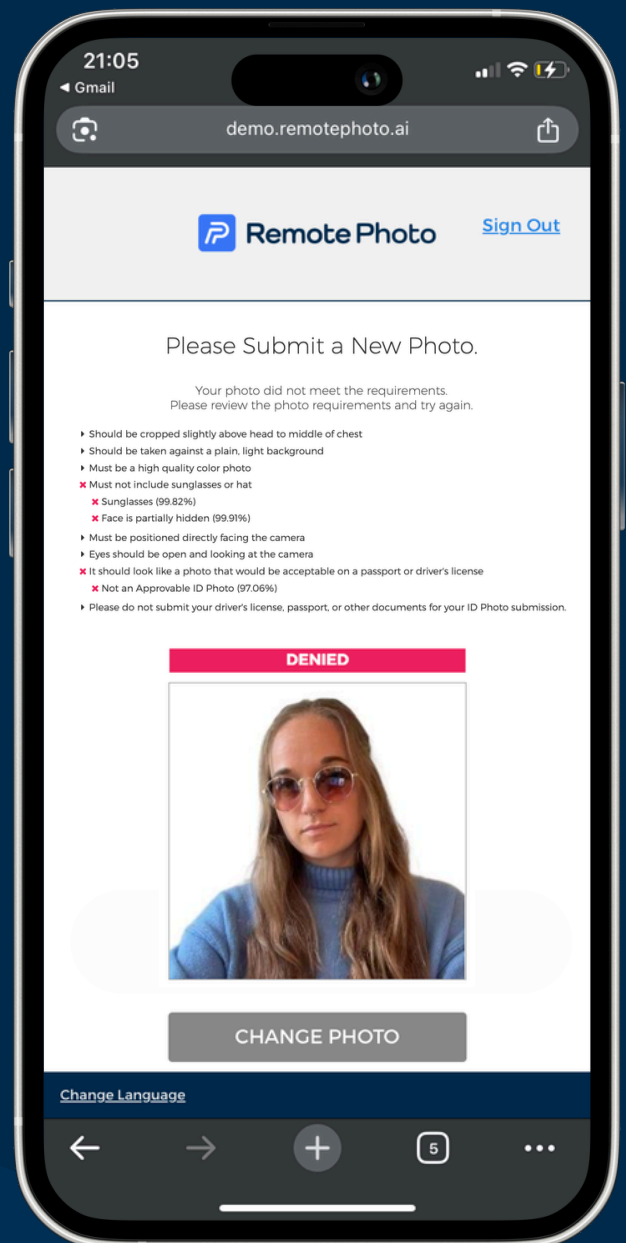

Gather perfectly compliant, quality ID photos **without** requiring in-person photo appointments. Badgeholders submit ID photos remotely via a **self-service workflow**.

AI-powered **auto approval** and **denial** replaces manual review and ensures photos meet your organization's requirements.