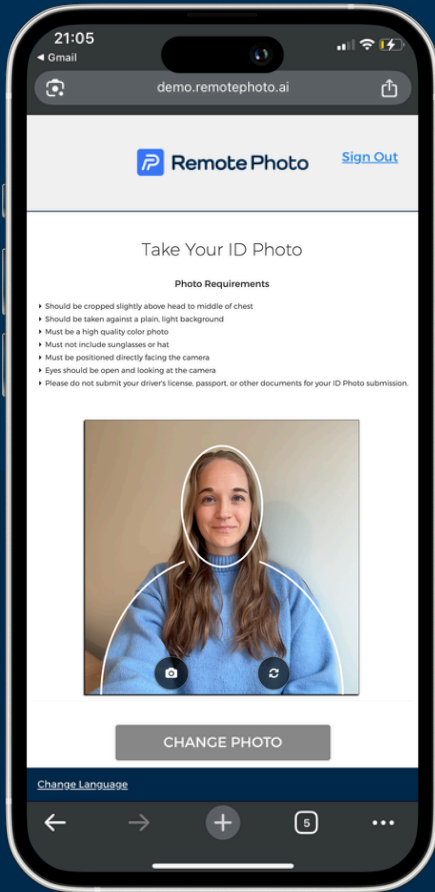

## Take Your ID Photo

### Photo Requirements

- ▶ Should be cropped slightly above head to middle of chest
- ▶ Should be taken against a plain, light background
- ▶ Must be a high quality color photo
- ▶ Must not include sunglasses or hat
- ▶ Must be positioned directly facing the camera
- ▶ Eyes should be open and looking at the camera
- ▶ Please do not submit your driver's license, passport, or other documents for your ID Photo submission.

Gather perfectly compliant, quality ID photos **without** requiring in-person photo appointments. Badgeholders submit ID photos remotely via a **self-service workflow**.

AI-powered **auto approval** and **denial** replaces manual review and ensures photos meet your organization's requirements.

# Auto rotate, crop, and background removal in seconds.